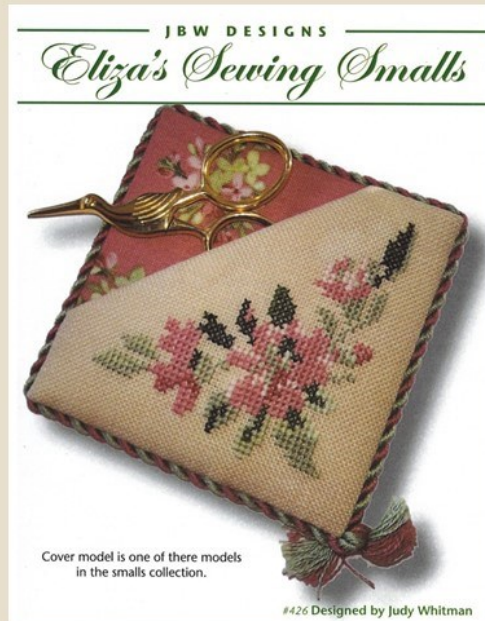

\$ 37.50

With My Needle - Other Designs

Rose
Wreath

~
GR : ROSE

\$ 55.00

GigiR Designs - Other Designs

Eliza's
Sewing
Smalls

~
JBW 426