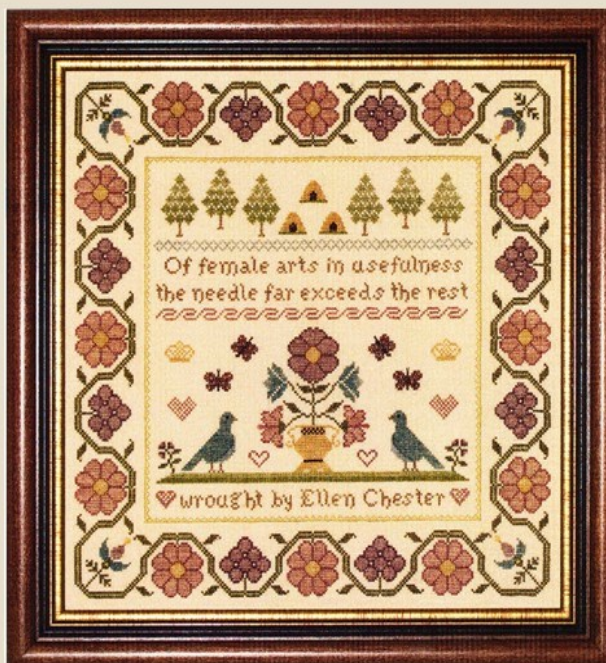

of
Female
Arts

~

WNN : FEMALE

$ 37.50