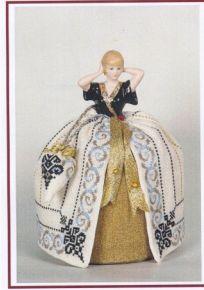

~ GPA ~
Giulia Puntí Antíchi

Giulia's signature designs - Pincushion Dolls - currently available ~ \$ 55.00 each

GPA : FLAPPER
A Flapper
Doll Pincushion

GPA : SAMPLER
A Sampler
Doll Pincushion

GPA : ALAYNE
Alayne - 2012 New Year
Pincushion Doll