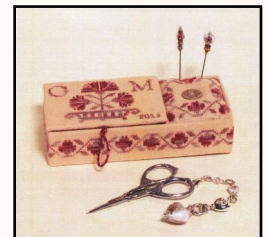

GPA : RCR
Rose Carnation
Romina's Sewing Box
$ 35.00