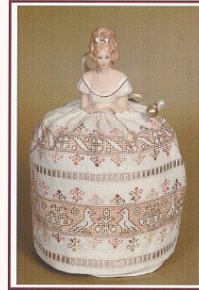

~ GPA ~
Giulia Puntí Antíchi

Giulia's signature designs - Pincushion Dolls - currently available ~ \$ 55.00 each

GPA : FLAPPER
A Flapper
Doll Pincushion

GPA : SAMPLER
A Sampler
Doll Pincushion

GPA : ALAYNE
Alayne - 2012 New Year
Pincushion Doll