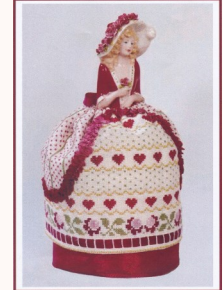

GPA : CECE
A Romantic
Pincushion Doll