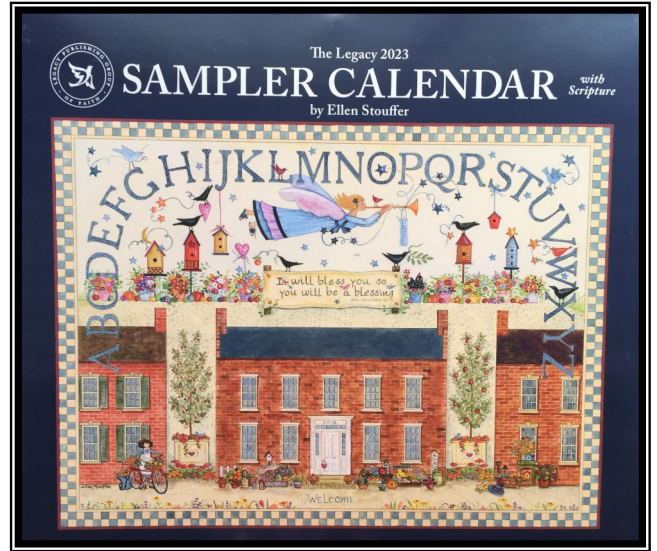

Calendars still available for purchase -

LEG : GG

Graceful
Garden

LEG : SA

Sampler
Calendar

All Calendars : $ 47.50 each